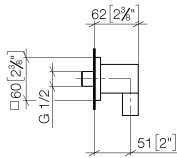

Wall elbow - Brushed Durabron (23kt Gold)

IMO

28 450 980

- 3/8" shower outlet
- rosette 60 x 60 mm
- 1/2" connection

Intrinsic protection against back flow.

Fits: IMO, MEM, CL.1, CYO

	Brushed Durabron (23kt Gold)	28 450 980-28
	Chrome	28 450 980-00
	Brushed Platinum	28 450 980-06
	Platinum	28 450 980-08
	Durabron (23kt Gold)	28 450 980-09
	Dark Chrome	28 450 980-19
	Brushed Light Gold	28 450 980-27
	Matte Black	28 450 980-33
	Brushed Champagne (22kt Gold)	28 450 980-46
	Champagne (22kt Gold)	28 450 980-47
	Brushed Chrome	28 450 980-93
	Brushed Dark Platinum	28 450 980-99

Recommended miscellaneous

- Concealed wall elbow -**
- max. recess depth 163 mm
 - min. recess depth 90 mm

35 085 970 90

28 450 980

mm [inches]

Flow rate chart

Certificates

Belgaqua_22_280_2 WRAS_2310091. WRAS_1807022.
7_7.

28 450 980

Spare parts list

No.	Item Number	Name	Quantity used	Delivery time
1	09 16 01 014 90	ring	1	2
2	90 23 01 141 00 90	back-flow preventer	1	2
3	09 24 03 116 20 90	nipple	1	2
4	09 14 10 008 90	seal	1	2
5	09 14 10 142 90	seal	1	2
6	09 30 30 054 90	screw	1	2
7	09 31 11 026 90	pin	1	2
8	09 27 82 006-28	rosette	1	20
9	09 11 03 046-28	connection	1	20
10	09 31 11 005 90	pin	1	2
11	90 14 10 077 00 90	seal	1	2
12	09 24 03 107 20 90	nipple	1	2
13	90 21 02 069 00-28	cover	1	20